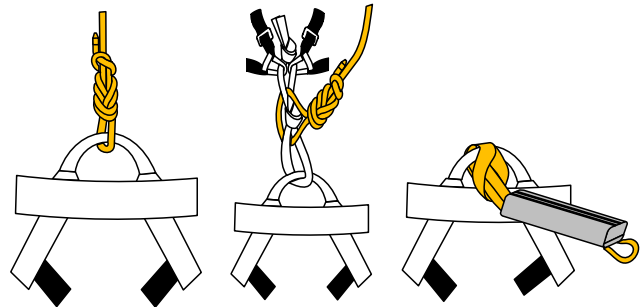

TOP

C5031BS00

climbing sit harness

CE 1019

EN 12277 Type C

SIZE	UNI
A [cm]	60-120
A [in]	24-47
B [cm]	42-66
B [in]	17-27

Weight/hmotnost: 366g

Directive/Směrnice:
PSA 89/686/EEC
Nar. vlády 21/2003 Sb.

Technical description

- one gear loop - loading limit 10kg
- belay loop highlighted with orange colour
- light weight
- one size fits all
- buckles Rock & Lock
- easy to put on and adjust

Recommended use

- rope course
- via ferrata
- glacier walking

Recommended tying - in

Recommended way of belaying and rappelling

Examples of incorrect use

Rock & Lock buckle

It is so easy:

1. Make the loop.
2. Hook the loop on cross bar.
3. And tighten.