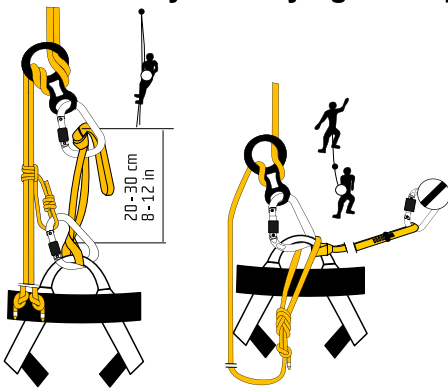

TOP

C5031BS00

climbing sit harness

CE 1019

EN 12277 Type C

SIZE	UNI
A [cm]	60-120
A [in]	24-47
B [cm]	42-66
B [in]	17-27

Weight/hmotnost: 366g

Directive/Směrnice:
PSA 89/686/EEC
Nar. vlády 21/2003 Sb.

Technical description

- one gear loop - loading limit 10kg
- belay loop highlighted with orange colour
- light weight
- one size fits all
- buckles Rock & Lock
- easy to put on and adjust

Recommended use

- rope course
- via ferrata
- glacier walking

Recommended tying - in

Recommended way of belaying and rappelling

Examples of incorrect use

Rock & Lock buckle

It is so easy:

1. Make the loop.
2. Hook the loop on cross bar.
3. And tighten.