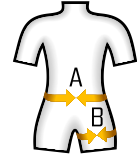

TOP

C5031BS00

climbing sit harness

CE 1019

EN 12277 Type C

SIZE	UNI
A [cm]	60-120
A [in]	24-47
B [cm]	42-66
B [in]	17-27

Weight/hmotnost: 366g

Directive/Směrnice:
PSA 89/686/EEC
Nar. vlády 21/2003 Sb.

Technical description

- one gear loop - loading limit 10kg
- belay loop highlighted with orange colour
- light weight
- one size fits all
- buckles Rock & Lock
- easy to put on and adjust

Recommended use

- rope course
- via ferrata
- glacier walking

Recommended tying - in

Recommended way of belaying and rappelling

Examples of incorrect use

Rock & Lock buckle

It is so easy:

1. Make the loop.
2. Hook the loop on cross bar.
3. And tighten.