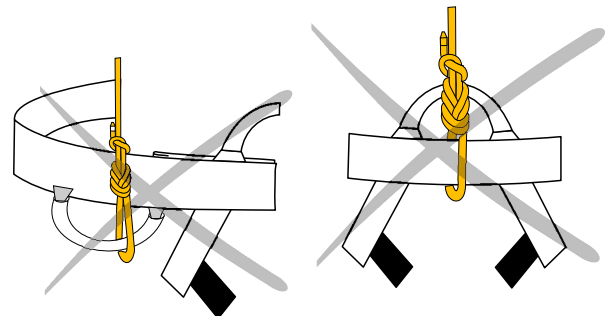

TOP

C5031BS00

climbing sit harness

CE 1019

EN 12277 Type C

SIZE	UNI
A [cm]	60-120
A [in]	24-47
B [cm]	42-66
B [in]	17-27

Weight/hmotnost: 366g

Directive/Směrnice:
PSA 89/686/EEC
Nar. vlády 21/2003 Sb.

Technical description

- one gear loop - loading limit 10kg
- belay loop highlighted with orange colour
- light weight
- one size fits all
- buckles Rock & Lock
- easy to put on and adjust

Recommended use

- rope course
- via ferrata
- glacier walking

Recommended tying - in

Recommended way of belaying and rappelling

Examples of incorrect use

Rock & Lock buckle

It is so easy:

1. Make the loop.
2. Hook the loop on cross bar.
3. And tighten.