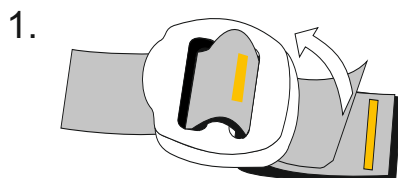

Technical description

- designed to be used together with a sit harness
- optimising body position while hanging or falling
- tie-in points are marked with red colour
- reinforced tie-in points
- two gear loops with a load capacity 5 kg
- easy to put on
- made from lightweight wide nylon webbing
- univerzal one size fits all

Use chest harness only with combination with a sit harness!
Must be worn with sit harness. Do not use chest harness alone!