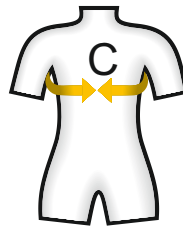

# ALADIN

chest harness

## C5056

CE 1019

EN 12277 TYPE D

SIZE	UNIVERSAL
C [cm]	75 - 110
C [in]	30 - 43
m [g]	240

EN 12277 typ D

Nařízení evropského parlamentu a rady (EU) 2016/425  
Regulation (EU) 2016/425:

Posouzení shody/Conformity assessment:  
VVÚÚ, a.s. Ostrava-Radvanice, Czech Rep.  
Shoda s typem / Conformity to type:  
VVÚÚ, a.s. Ostrava-Radvanice  
Pikartská 1337/7, CR, NB 1019

### Technical description

- designed to be used together with a sit harness
- optimising body position while hanging or falling
- tie-in points are marked with red colour
- reinforced tie-in points
- two gear loops with a load capacity 5 kg
- easy to put on
- made from lightweight wide nylon webbing
- univerzal one size fits all