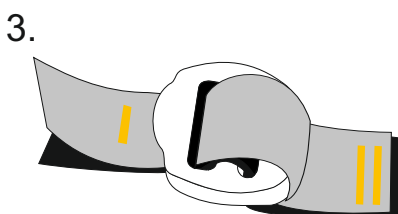

Technical description

- designed to be used together with a sit harness
- optimising body position while hanging or falling
- tie-in points are marked with red colour
- reinforced tie-in points
- two gear loops with a load capacity 5 kg
- easy to put on
- made from lightweight wide nylon webbing
- univerzal one size fits all

Use chest harness only with combination with a sit harness!
Must be worn with sit harness. Do not use chest harness alone!