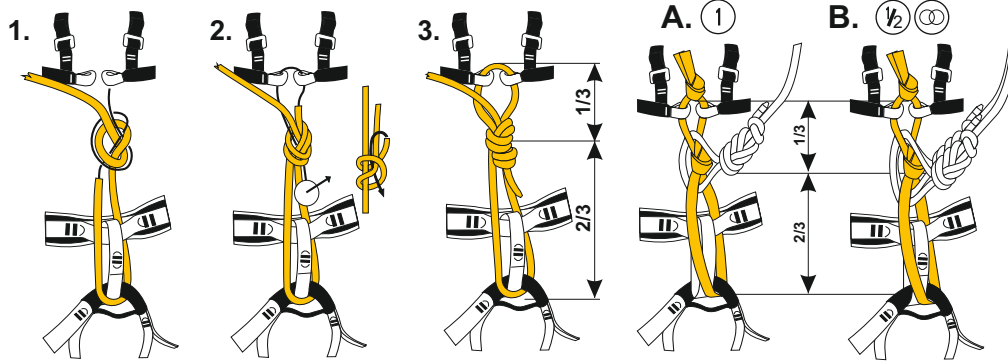

### Technical description

- designed to be used together with a sit harness
- optimising body position while hanging or falling
- tie-in points are marked with red colour
- reinforced tie-in points
- two gear loops with a load capacity 5 kg
- easy to put on
- made from lightweight wide nylon webbing
- univerzal one size fits all

**Use chest harness only with combination with a sit harness!**  
**Must be worn with sit harness. Do not use chest harness alone!**

## Recommended tying -in

Correct tying-in with figure-eight knot.