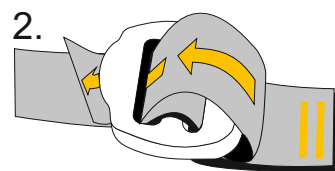

Technical description

- designed to be used together with a sit harness
- optimising body position while hanging or falling
- tie-in points are marked with red colour
- reinforced tie-in points
- two gear loops with a load capacity 5 kg
- easy to put on
- made from lightweight wide nylon webbing
- univerzal one size fits all

Use chest harness only with combination with a sit harness!
Must be worn with sit harness. Do not use chest harness alone!