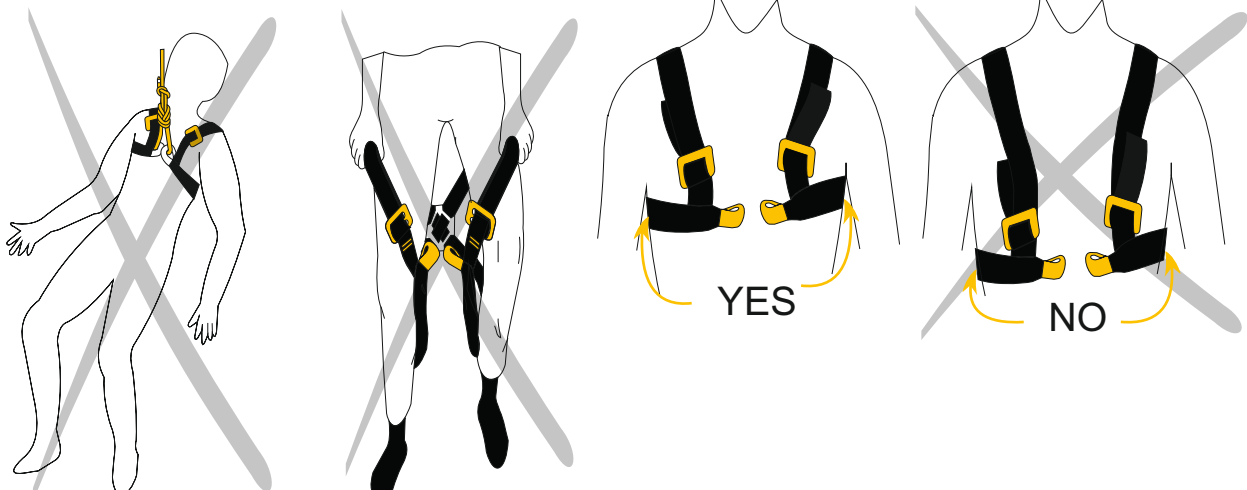

Examples of incorrect use

singing rock

Let's rock!