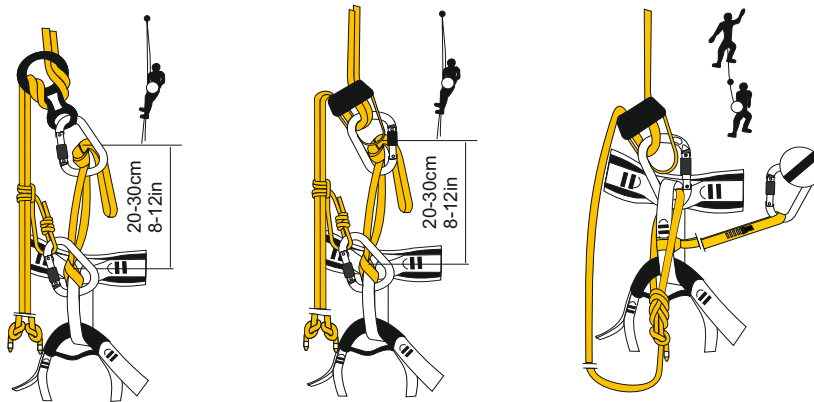

Recommended tying -in

Correct tying-in with figure-eight knot.

Recommended belaying and rappelling

Examples of incorrect use

singing rock

Let's rock!