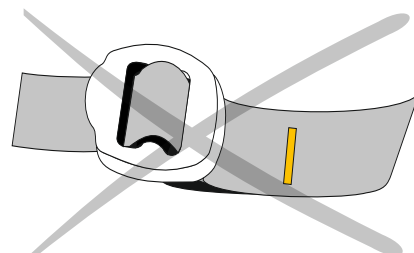

Technical description

- designed to be used together with a sit harness
- optimising body position while hanging or falling
- tie-in points are marked with red colour
- reinforced tie-in points
- two gear loops with a load capacity 5 kg
- easy to put on
- made from lightweight wide nylon webbing
- univerzal one size fits all

Use chest harness only with combination with a sit harness!
Must be worn with sit harness. Do not use chest harness alone!