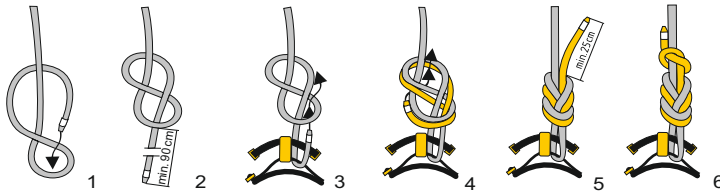

Recommended tying -in

Correct tying-in with figure-eight knot.

Recommended belaying and rappelling