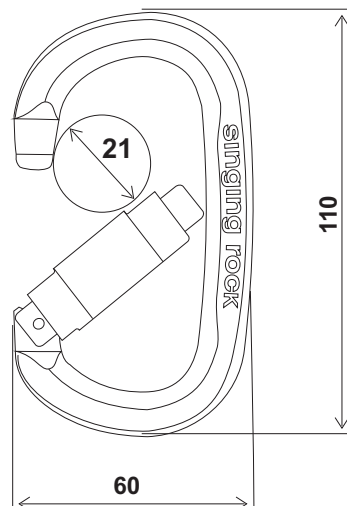

Technická data

SINGING ROCK

Let's rock!