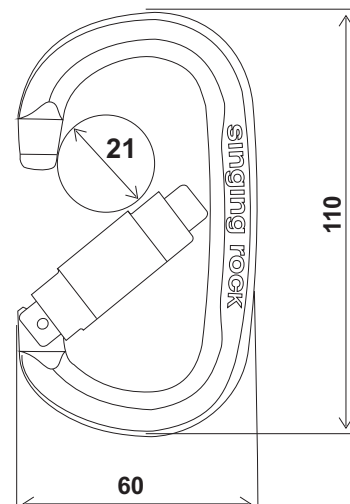

Technical data

singing rock

Let's rock!