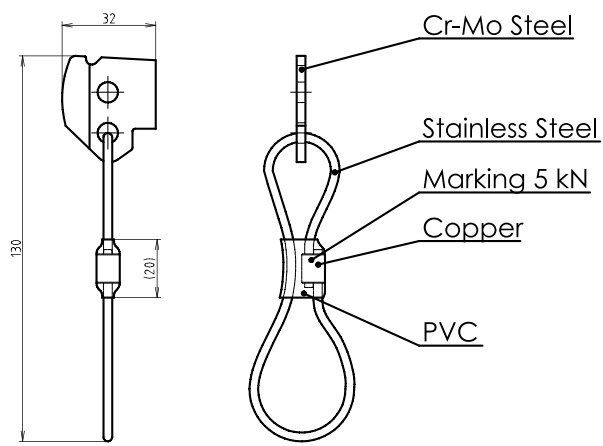

Technical data: