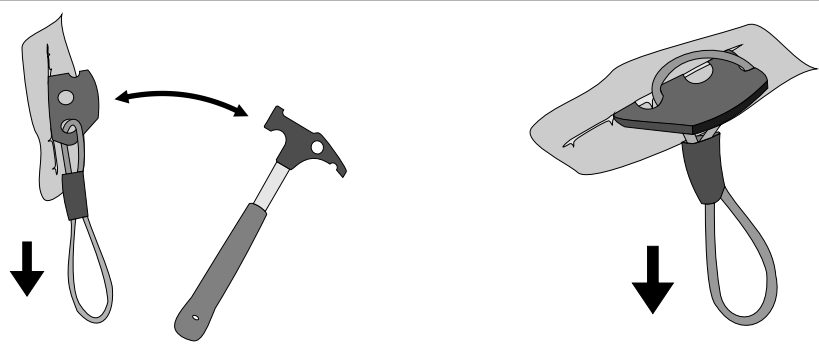

Installation: