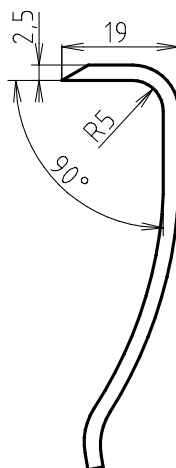

Technical data:

Maintenance:

30°C

Ph 5,5 - 8,5

max 22°C