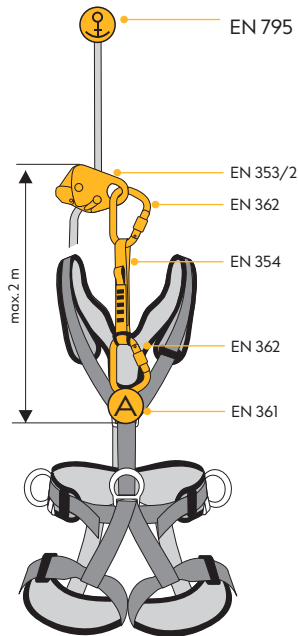

singingrock.page

singingrock\_official

[cm]	[in]	[kN]	type
11	4.3	22	
20	7.8	22	

Made of: polyamid, polyester. | Vyrobeno z: polyamid, polyester.