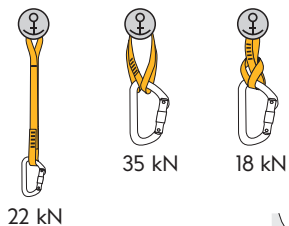

singingrock.page

singingrock\_official

[cm]	[in]	[kN]	type
11	4.3	22	
20	7.8	22	

Made of: polyamid, polyester. | Vyrobeno z: polyamid, polyester.