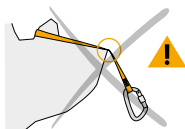

1

2

1A

3

4

a)

b)

Double loop

*

**

Fmax 14kN

Fmax 16 kN

PRODUCT	[cm]	[in]	[kN]*	[kN]**
SAFETY CHAIN	120	47	22	3,5
SAFETY CHAIN	140	55	22	3,5

Vyrobeno z / Made of: polyamide.